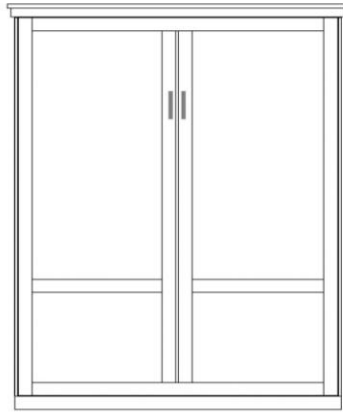

**Hardware:**

- Stainless Bar #3
- Atherly Bronze #6
- Atherly Nickel #8
- Cypress Satin Gold #9
- Cody Black #10
- Cody Satin Nickel #11
- Cody Bronze #12
- Bronze Bar #13

**Dimensions:**

		Closed / Open
<b>WS-Q</b>	<b>Saratoga</b>	
<b>Queen</b>	<b>\$3,399</b>	69 x 18.5 x 90
Birch		69 x 87 x 90

### Saratoga Bed

**WS PIERS**

\*All piers come standard 85" tall. Please specify if 90" tall needed.

- Small (S) 17.5 x 18.5 x 85
- Medium (M) 25.5 x 18.5 x 85
- Large (L) 33.5 x 18.5 x 85

	OD (S or M) Open/Door		PT (S, M or L) Open/3 Drawer		PXM Wardrobe/File/ Pencil Drawer Medium Only		PL Open/File/ Pencil Drawer (S or M)
	OW (S or M) Open/Drawer w/ Pull Out Tray		PWM Wardrobe/ 3 Drawer Medium Only		BK (S or M) Bookcase		DU (L or R) Door/Open/Pull Out/2 Drawer
	ODM Open/Door Medium Desk Pier			KP Straight Desk 83 x 24 x 1.5 + Pedestal 24 x 17 x 29		DPL Large Desk Pier 33.5 x 18.5 x 85	