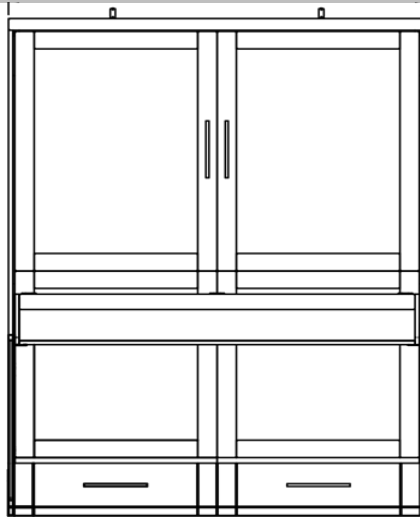

Brookfield Deskbed

Retail Price Sheet

Finishes:

CH- Chocolate

CM- Carmel

LG- Light Gray

NR- Nior

WT - White

Wood:

Plywood
(Eucalyptus and
Acacia)

Hardware:

Nickel Handles

PIERS

W x D x H

Dimensions:

Closed / Open

1BD-Q

65 x 36.5 x 86

Queen

65 x 92 x 86

\$3,099

Items on desk up to height of 9" tall and 25 lbs. maximum.