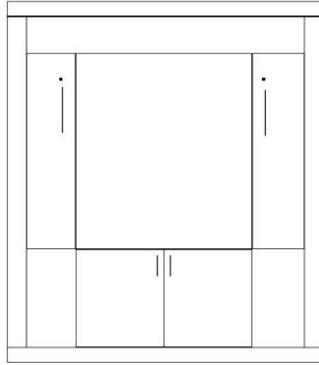

### Dimensions:

		Closed / Open
<b>WET-Q</b>	<b>Euro Table</b>	Table 40x51x29
<b>Queen</b>		65 x 17 x 90
Birch		65 x 86 x 90

\*\*Can accommodate up to 12" thick mattress

<b>WDT-Q</b>	<b>Euro Deluxe</b>	Table 40x51x29
<b>Queen</b>	<b>Table</b>	75 x 25 x 90
Birch		75 x 92 x 90

#### WE PIERS

\*All piers come standard 85" tall. Please specify if 90" tall needed.

Small (S) 15.75 x 17.25 x 85

Medium (M) 23.5 x 17.25 x 85

 <p><b>OD (S or M)</b> Open/Door</p>	 <p><b>PT (S or M)</b> Open/3 Drawer</p>	 <p><b>PXM</b> Wardrobe/File/ Pencil Drawer Medium Only</p>	 <p><b>PLM</b> Open/File/ Pencil Drawer Medium Only</p>
 <p><b>OW (S or M)</b> Open/Drawer w/ Pull Out Tray</p>	 <p><b>PWM</b> Wardrobe/ 3 Drawer Medium Only</p>	 <p><b>BK (S or M)</b> Bookcase</p>	 <p><b>GC</b> Guest Chest 31.5 x 17.25 x 85 Large Only</p>
 <p><b>ODM</b> Open/Door Medium Desk Pier</p>	 <p><b>KP</b> Straight Desk 84.5 x 24 x 1.5 + Pedestal 23.5 x 17.25 x 28.5</p> <p><i>Straight Desk only uses 'ODM' Pier</i></p>		 <p><b>AFC</b> Rolling File Cart 16.5 x 21.5 x 28</p>
 <p><b>DPL</b> Large Desk Pier 31.5 x 17.25 x 85</p>	 <p><b>FDP</b> Folding Desk Pier 24 x 85 Desk 48" Long Extends to 59"</p>		