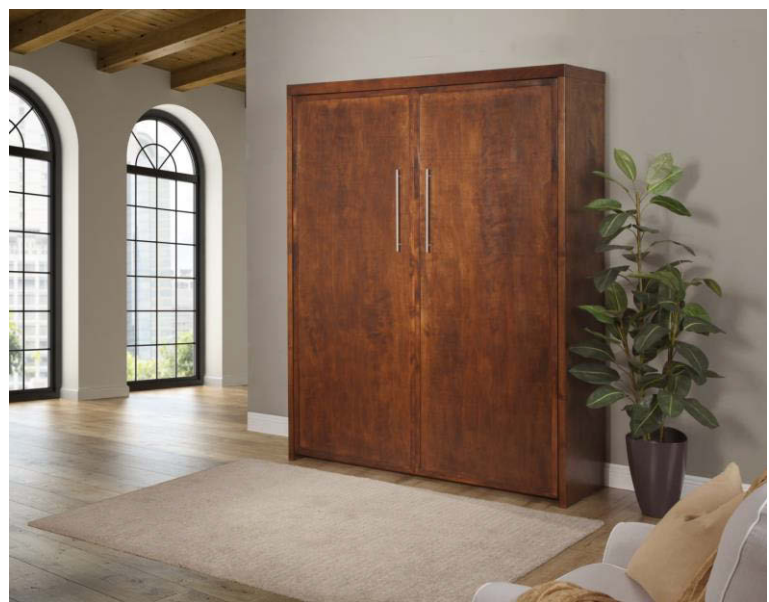

Wallbeds
"n" More

A comfortable extra
bed for any room!

Horizon Wallbed

by ODC

Horizon Murphy Bed

Oak Designs Corp
Retail Price Sheet

Alder Finishes:

- PE - Pecan
- MO - Mocha
- HZ - Hazelnut
- MN - Midnight
- AC - Antique Cherry
- WG - Weathered Gray
- SL- Slate
- WT - White**
- BK - Black**
- **15% Up-Charge**

Oak Finishes:

- SL- Slate
- LT - Light
- MD - Medium
- AC - Cherry
- MN - Midnight
- WG - Weathered Gray
- CF - Coffee
- WT - White**
- BK - Black**
- **15% Up-Charge**

Closed / Open

OH-Q		
QUEEN	\$3,549	78w x 23d x 86 1/4h
ALDER or OAK		Opens to 71w x 93d x 89h
OF-F		
FULL	\$3,549	72w x 22d x 86 1/4h
ALDER or OAK		Opens to 66w x 88d x 84h