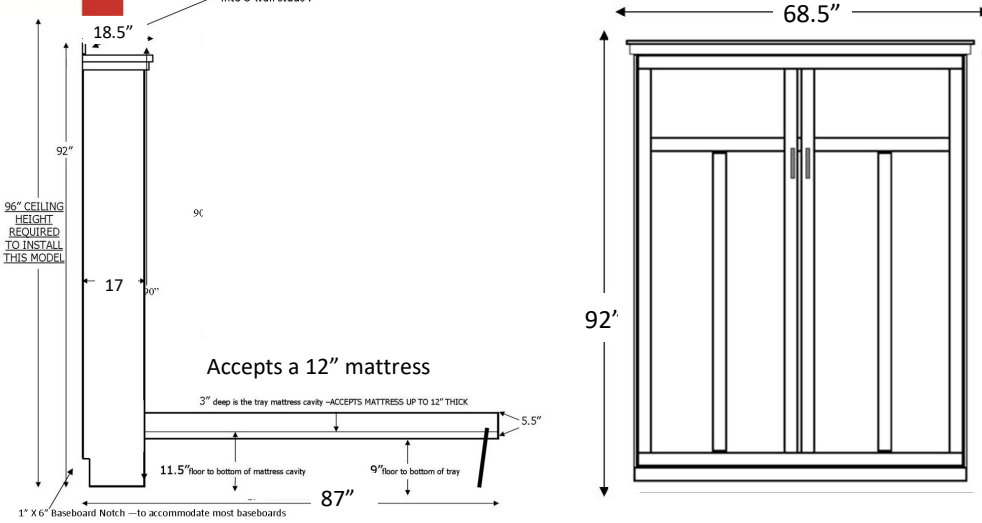

A comfortable extra bed for any room!

Must be securely fastened through the back of the top assembly into 3 wall studs.

HANDLE OPTION 5" CENTER

SKU	DESCRIPTION	CLOSED DIMENSIONS	OPEN DIMENSIONS
LV50	QUEEN VERTICAL LODGE	68.5 x 18.5 x 92	68.5 x 87 x 92

Pier cabinets – Accepts 85" tall cabinets (step down 5") Must specify left or right side when facing the bed

<p>3 DRAWER 3 Drawers –with 3 open adjustable</p> <p>LTFS 18.5 x 85 LPTF 26.5 x 85 LPGF 34.5 x 85</p>	<p>2 DRAWER NIGHTSTAND 2 Drawers –pull out tray with 3 open adjustable shelves.</p> <p>LNFS 18.5 x 85 LPNF 26.5 x 85</p>	<p>2 LATERAL FILES-PENCIL 2 Lateral File Drawers , pencil drawer with 3 adj. shelves</p> <p>LLFS 18.5 x 85 LPLF 26.5 x 85</p>	<p>2 DRAWER NIGHTSTAND-DOOR 2 Drawers -pull out tray with 1 open shelf and Door..</p> <p>LUFS 18.5 x 85 LPUF 26.5 x 85</p>
<p>3 DRAWER-DOOR 3 Drawers with Door.</p> <p>LWFS 18.5 x 85 LPWF 26.5 x 85</p>	<p>2 FILE DRAWERS-PENCIL-DOOR 2 lateral file drawers pencil-with Door. Inside has 3 shelves.</p> <p>LXFS 18.5 x 85 LPXF 26.5 x 85</p>	<p>3 DRAWERS-2-DOOR 3 drawers -with 2 Doors. Inside has clothes hangar bar.</p> <p>LPWU 34.5 x 85</p>	<p>BOOKCASE Center fixed shelf and</p> <p>LBFS 18.5 x 85 LPBF 26.5 x 85 LBFL 34.5 x 85</p>
<p>LPAF 26.5 x 85</p>	<p>DESK CART-DC 63w x 31.5h x 22d FILE CART-LFC 16 5/8w x 28.5h x 22d</p>	<p>LDFL 34.5 x 85</p>	<p>LDFS 18.5 x 85</p>
<p>NIGHTSTAND-3 Drawers-pencil LNS 25.5 x 85.5</p>	<p>NIGHTSTAND-2 drawer with tray LNST 25.5 x 85.5</p>	<p>BSDL 30 x 84 long desktop</p>	<p>LPCF 26.5 x 85</p>
		<p>LFD 24w x 17d x 28h</p>	<p>BSD 20 x 84 long desktop</p>
			<p>LFD 24w x 17d x 28h</p>