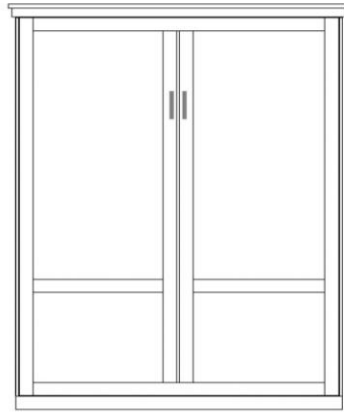

Saratoga

Retail Price Sheet

Finishes:

- Cognac Red - R Caramel - B
- Natural -N Sunset -S
- Maple -M Grey Bark - GB
- Gray-G Chocolate -D
- Cinnamon -E
- **White -WH**
- **10% Up-Charge ****

Hardware:

- Stainless Bar #3
- Atherly Bronze #6
- Atherly Nickel #8
- Cypress Satin Gold #9
- Cody Black #10
- Cody Satin Nickel #11
- Cody Bronze #12
- Bronze Bar #13

Dimensions:

		Closed / Open
WS-Q	Saratoga	
Queen		69 x 18.5 x 90
Birch		69 x 87 x 90

**Can accommodate up to 12" thick mattress

Saratoga Bed

WS PIERS

*All piers come standard 85" tall.

- Small (S) 17.5 x 18.5 x 85
- Medium (M) 25.5 x 18.5 x 85
- Large (L) 33.5 x 18.5 x 85

 <p>OD (S or M) Open/Door</p>	 <p>PT (S, M or L) Open/3 Drawer</p>	 <p>PXM Wardrobe/File/ Pencil Drawer Medium Only</p>	 <p>PL Open/File/ Pencil Drawer (S or M)</p>
 <p>OW (S or M) Open/Drawer w/ Pull Out Tray</p>	 <p>PWM Wardrobe/ 3 Drawer Medium Only</p>	 <p>BK (S or M) Bookcase</p>	 <p>DU (L or R) Door/Open/Pull Out/2 Drawer</p>
 <p>SKP Shaped Desk 83 x 31 x .75 + Pedestal 24 x 17 x 29</p> <p><i>Shaped Desk only uses 'DPL' pier</i></p>	 <p><i>Straight Desk only uses 'ODM' Pier</i></p>	 <p>KP Straight Desk 83 x 21 7/8 x 1.5 + Pedestal 24 x 17 x 29</p>	 <p>DPL Large Desk Pier 33.5 x 18.5 x 85</p>
 <p>FDP Folding Desk Pier 24 x 85 Desk 48" Long Extends to 59"</p>	 <p>DC Desk Cart 63 x 21 7/8 31 1/2</p>	 <p>MC Media Cart 63 x 16 x 26</p>	 <p>NS or NST Nightstand 24 x 16 x 29</p> <p><i>*Available with Drawer (NS) or Pullout Tray (NST)</i></p>