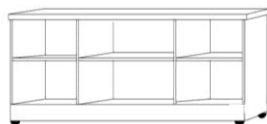

Dimensions:

	Closed / Open
WH-Q QUEEN Birch	88.5 x 50.25 x 75 88.5 x 70 x 75
WH-F FULL Birch	84 x 44 x 75 84 x 64 x 75

Depth of Bed Cabinets w/out Desk:
Queen - 22.5" Deep
Full - 17" Deep

Hiddenbed Without Hutch

* Pillow Box available in Queen size only

****HIDDENBEDS ACCOMMODATE MATTRESSES UP TO 10" THICK MAXIMUM****

WH PIERS

*WH piers come standard 70.5" tall.

- Small (S) 16 x 17 x 70.5
- Medium (M) 24 x 17 x 70.5

OD (S or M)
Open/Door

PT (S or M)
Open/3 Drawer

BK (S or M)
Bookcase

OW (S or M)
Open/Pull Out
Tray/ 2 Drawer

PLM
Open/File/
Pencil Drawer
Medium Only

AFC
Rolling File Cart
16.5 x 21.5 x 28

DC
Desk Cart
63 x 21 7/8 x 31 1/2

MC
Media Cart
63 x 16 x 26

NS or NST
Nightstand
24 x 16 x 29

*Available with
Drawer (NS) or
Pullout Tray
(NST)