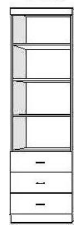

Dimensions:

	Closed / Open
WH-Q QUEEN Birch	88.5 x 50.25 x 75 88.5 x 70 x 75
WH-F FULL Birch	84 x 44 x 75 84 x 64 x 75

Depth of Bed Cabinets w/out Desk:
Queen - 22.5" Deep
Full - 17" Deep

Hiddenbed Without Hutch

* Pillow Box available in Queen size only

****HIDDENBEDS ACCOMMODATE MATTRESSES UP TO 10" THICK MAXIMUM****

WH PIERS

*WH piers come standard 70.5" tall.

- Small (S) 16 x 17 x 70.5
- Medium (M) 24 x 17 x 70.5

OD (S or M)
Open/Door

PT (S or M)
Open/3 Drawer

BK (S or M)
Bookcase

OW (S or M)
Open/Pull Out
Tray/ 2 Drawer

PLM
Open/File/
Pencil Drawer
Medium Only

AFC
Rolling File Cart
16.5 x 21.5 x 28

DC
Desk Cart
63 x 21 7/8 x 31 1/2

MC
Media Cart
63 x 16 x 26

NS or NST
Nightstand
24 x 16 x 29

*Available with
Drawer (NS) or
Pullout Tray
(NST)