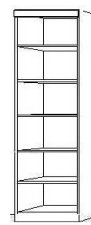

Dimensions:

	Closed / Open
WH-Q QUEEN Birch	88.5 x 50.25 x 75 88.5 x 70 x 75
WH-F FULL Birch	84 x 44 x 75 84 x 64 x 75

Depth of Bed Cabinets w/out Desk:
Queen - 22.5" Deep
Full - 17" Deep

Hiddenbed Without Hutch

* Pillow Box available in Queen size only

****HIDDENBEDS ACCOMMODATE MATTRESSES UP TO 10" THICK MAXIMUM****

WH PIERS

*WH piers come standard 70.5" tall.

- Small (S) 16 x 17 x 70.5
- Medium (M) 24 x 17 x 70.5

OD (S or M)
Open/Door

PT (S or M)
Open/3 Drawer

BK (S or M)
Bookcase

OW (S or M)
Open/Pull Out
Tray/ 2 Drawer

PLM
Open/File/
Pencil Drawer
Medium Only

AFC
Rolling File Cart
16.5 x 21.5 x 28

DC
Desk Cart
63 x 21 7/8 x 31 1/2

MC
Media Cart
63 x 16 x 26

NS or NST
Nightstand
24 x 16 x 29

*Available with
Drawer (NS) or
Pullout Tray
(NST)