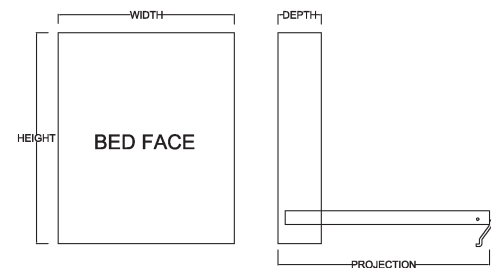

IRELAND

The Ireland boasts beveled hardware and traditional raised panels that showcase the craftsmanship of our real wood murphy beds. This timeless style is sure to be a beautiful complement to any home's décor.

Available in Twin, Extra Long Twin, Full (Double) and Queen sizes.

Requires standard, innerspring mattress up to 12" thick (not included.)

FINISHES AVAILABLE IN OAK

(Refer to Finishes Page for Names)

FINISHES AVAILABLE IN MAPLE

(Refer to Finishes Page for Names)

CROWN MOLDING OPTIONS

ADDITIONAL OPTIONS

(Refer to side cabinet sheet for more information.)

MURPHY BED DIMENSIONS

SIZE	HEIGHT	WIDTH	DEPTH	*PROJECTION
Queen	87 3/4"	66 1/2"	18 3/4"	86 7/8"
Full (Double)	82 3/4"	60 1/2"	18 3/4"	81 7/8"
XL Twin	87 3/4"	45 1/2"	18 3/4"	86 7/8"
Twin	82 3/4"	45 1/2"	18 3/4"	81 7/8"

*Projection is the dimension from the wall to the outside of the bed frame in the open position.

These dimensions refer to the finished furniture piece after it is assembled. Upon delivery, the bed is broken down into six (6) pieces, with the decorative bed face being the largest of those pieces. (For more information on if your bed will fit, refer to the website.)