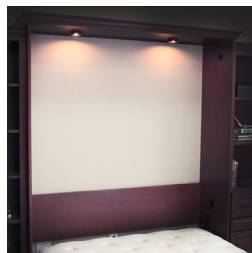

MONTREAL

Less is more with the simple, design of the Montreal face. With its two-panel flat style faux doors, this bed can fit in seamlessly with the design of your home or stand out on its own. The 21" bar pulls provide the perfect hardware to accentuate this piece.

Available in Twin, Extra Long Twin, Full (Double) and Queen sizes.

Requires standard, innerspring mattress up to 12" thick (not included.)

FINISHES AVAILABLE IN OAK

(Refer to Finishes Page for Names)

FINISHES AVAILABLE IN MAPLE

Lighting

Bed shown here is Espresso on Maple Wood

MURPHY BED DIMENSIONS

SIZE	HEIGHT	WIDTH	DEPTH	*PROJECTION
Queen	87 3/4"	66 1/2"	18 3/4"	86 7/8"
Full (Double)	82 3/4"	60 1/2"	18 3/4"	81 7/8"
XL Twin	87 3/4"	45 1/2"	18 3/4"	86 7/8"
Twin	82 3/4"	45 1/2"	18 3/4"	81 7/8"

*Projection is the dimension from the wall to the outside of the bed frame in the open position.

These dimensions refer to the finished furniture piece after it is assembled. Upon delivery, the bed is broken down into six (6) pieces, with the decorative bed face being the largest of those pieces. (For more information on if your bed will fit, refer to the website.)