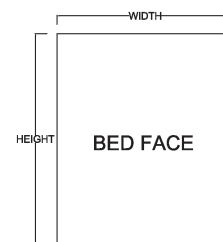

MONTREAL

Less is more with the simple, design of the Montreal face. With its two-panel flat style faux doors, this bed can fit in seamlessly with the design of your home or stand out on its own. The 21" bar pulls provide the perfect hardware to accentuate this piece.

(Refer to Finishes Page for Names)

CROWN MOLDING OPTIONS

Standard

Larger

Square

ADDITIONAL OPTIONS

Side Cabinets

(Refer to side cabinet sheet for more information.)

Lighting

Bed shown here is Espresso on Maple Wood

MURPHY BED DIMENSIONS

SIZE	HEIGHT	WIDTH	DEPTH	*PROJECTION
Queen	87 3/4"	66 1/2"	18 3/4"	86 7/8"
Full (Double)	82 3/4"	60 1/2"	18 3/4"	81 7/8"
XL Twin	87 3/4"	45 1/2"	18 3/4"	86 7/8"
Twin	82 3/4"	45 1/2"	18 3/4"	81 7/8"

*Projection is the dimension from the wall to the outside of the bed frame in the open position.

These dimensions refer to the finished furniture piece after it is assembled. Upon delivery, the bed is broken down into six (6) pieces, with the decorative bed face being the largest of those pieces. (For more information on if your bed will fit, refer to the website.)