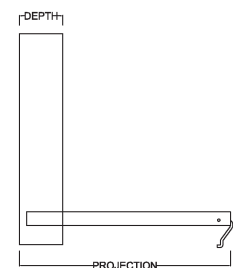

MONTREAL

Less is more with the simple, design of the Montreal face. With its two-panel flat style faux doors, this bed can fit in seamlessly with the design of your home or stand out on its own. The 21" bar pulls provide the perfect hardware to accentuate this piece.

(Refer to Finishes Page for Names)

CROWN MOLDING OPTIONS

Standard

Larger

Square

ADDITIONAL OPTIONS

Side Cabinets

(Refer to side cabinet sheet for more information.)

Lighting

Bed shown here is Espresso on Maple Wood

MURPHY BED DIMENSIONS

SIZE	HEIGHT	WIDTH	DEPTH	*PROJECTION
Queen	87 3/4"	66 1/2"	18 3/4"	86 7/8"
Full (Double)	82 3/4"	60 1/2"	18 3/4"	81 7/8"
XL Twin	87 3/4"	45 1/2"	18 3/4"	86 7/8"
Twin	82 3/4"	45 1/2"	18 3/4"	81 7/8"

*Projection is the dimension from the wall to the outside of the bed frame in the open position.

These dimensions refer to the finished furniture piece after it is assembled. Upon delivery, the bed is broken down into six (6) pieces, with the decorative bed face being the largest of those pieces. (For more information on if your bed will fit, refer to the website.)