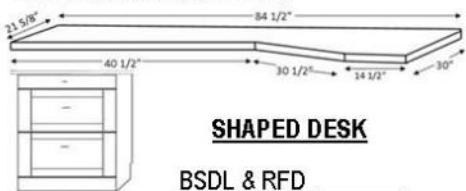

GUEST CHEST

- RPWU 32 X 85 _____

NIGHTSTAND

- 24 x 16 x 29
- RNS _____
- 2 DRAWERS/PENCIL
- RNST _____
- 2 DRAWERS/TRAY

FILE CART

- RFC \$ _____
- 16.5 x 21.5 x 28

FOLDING DESK

- RPAF 24 X 85 _____
- Desk is 48" Long
- Extends to 59"

BSDL-Shaped desktop (LSF or RSF) REQUIRES RDFL or RDQL

SHAPED DESK

- BSDL & RFD _____

BSD-Straight desktop — REQUIRES RPCF or RPCQ

STRAIGHT DESK

- BSD & RFD _____

DESK CART

- DC _____