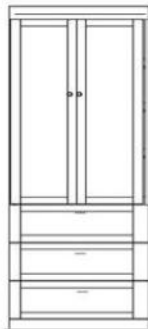

- RPUF 24 X 85 _____
- RPUQ 24 X 90 _____

3 DRAWER-DOOR

- RWFS 16 X 85 _____
- RWQS 16 X 90 _____
- RPWF 24 X 85 _____
- RPWQ 24 X 90 _____

2 DRAWER-PENCIL-DOOR

- RXFS 16 X 85 _____
- RXQS 16 X 90 _____
- RPMF 24 X 85 _____
- RPMQ 24 X 90 _____

OPEN DOOR

- RDFS 16 X 85 _____
- RDQS 16 X 90 _____
- RPCF 24 X 85 _____
- RPCQ 24 X 90 _____

BOOKCASE

- RBFS 16 X 85 _____
- RBQS 16 X 90 _____
- RPBF 24 X 85 _____
- RPBQ 24 X 90 _____

2-DOOR

- RDFL 32 X 85 _____
- RDQL 32 X 90 _____

GUEST CHEST

- RPWU 32 X 85 _____

NIGHTSTAND

- 24 x 16 x 29
- RNS _____
- 2 DRAWERS/PENCIL
- RNST _____
- 2 DRAWERS/TRAY

FILE CART

- RFC \$ _____
- 16.5 x 21.5 x 28

FOLDING DESK

- RPAF 24 X 85 _____
- Desk is 48" Long
- Extends to 59"

63 x 21 7/8 x 31 1/2"