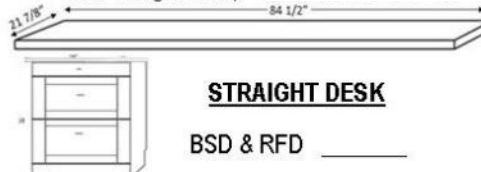

STRAIGHT DESK

- BSD & RFD _____