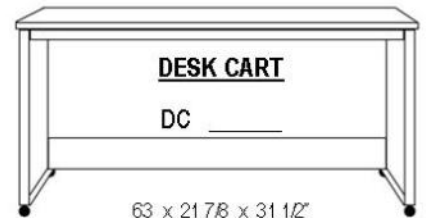

BSDL-Shaped desktop (LSF or RSF) REQUIRES RDFL or RDQL

SHAPED DESK

- BSDL & RFD _____

BSD-Straight desktop — REQUIRES RPCF or RPCQ

STRAIGHT DESK

- BSD & RFD _____

DESK CART

- DC _____