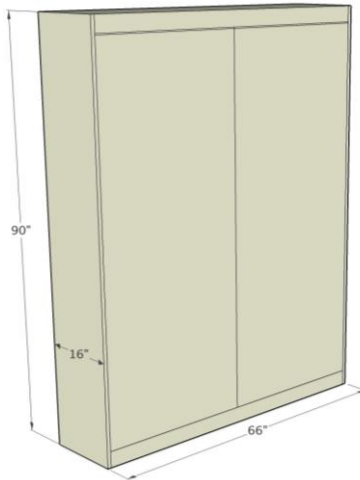

London

Oak Designs Corp
Retail Price Sheet

Alder Finishes:

- PE - Pecan
- MO - Mocha
- HZ - Hazelnut
- MN - Midnight
- AC - Antique Cherry
- WG - Weathered Gray
- SL- Slate
- WT - White**
- BK - Black**

**15% Up-Charge

Oak Finishes:

- SL- Slate
- LT - Light
- MD - Medium
- AC - Cherry
- MN - Midnight
- WG - Weathered Gray
- CF - Coffee
- WT - White**
- BK - Black**

**15% Up-Charge

LN Piers

Please specify pier height and width

- (XS) Xsmall 16" w x 12" d
- (S) Small 20" w x 12" d
- (M) Medium 24" w x 12" d
- (L) Large 30" w x 12" d
- (XL) XLarge 36" w x 12" d
- (F) Full 72" h
- (Q) Queen 84" h

	Open Shelves, Door (XS and S only one door, all other sides 2 doors)		Bookcase	
Xsmall:	$ _____	or $ _____	Full Door	$ _____
Small:	$ _____	or $ _____	Full Door	$ _____
Medium:	$ _____	or $ _____	Full Door	$ _____
Large:	$ _____	or $ _____	Full Door	$ _____
XLarge:	$ _____	or $ _____	Full Door	$ _____

Dimensions:

Closed / Open

LN-Q	$ _____	66" w x 16 x 89" h
QUEEN		
ALDER or OAK		66" w x 85 x 89" h
LN-F	$ _____	
FULL		
ALDER or OAK		

Uses Standard Mattress up to 11" Thick

Please specify Oak or Alder Wood

Hardware for Bed

- W1 Nickel Bar 18"
- W2 Nickel Bar 14 1/2"
- W3 Nickel Bar 9 1/4"
- W4 Nickel Bar 8"
- W5 Nickel Bar 8 1/2"
- W6 Bronze Bar 7"
- W7 Bronze Bar 8 1/2"
- W8 Bronze Bar 8"
- W9 Bronze Bar 7"
- W10 Bronze Bar 12"

Hardware for Piers

- W11 Nickel Round Knob
- W12 Nickel Square Knob
- W15 Nickel Bar 6 1/4"
- W13 Bronze Square Knob
- W14 Bronze Round Knob
- W16 Bronze Bar 6 1/4"